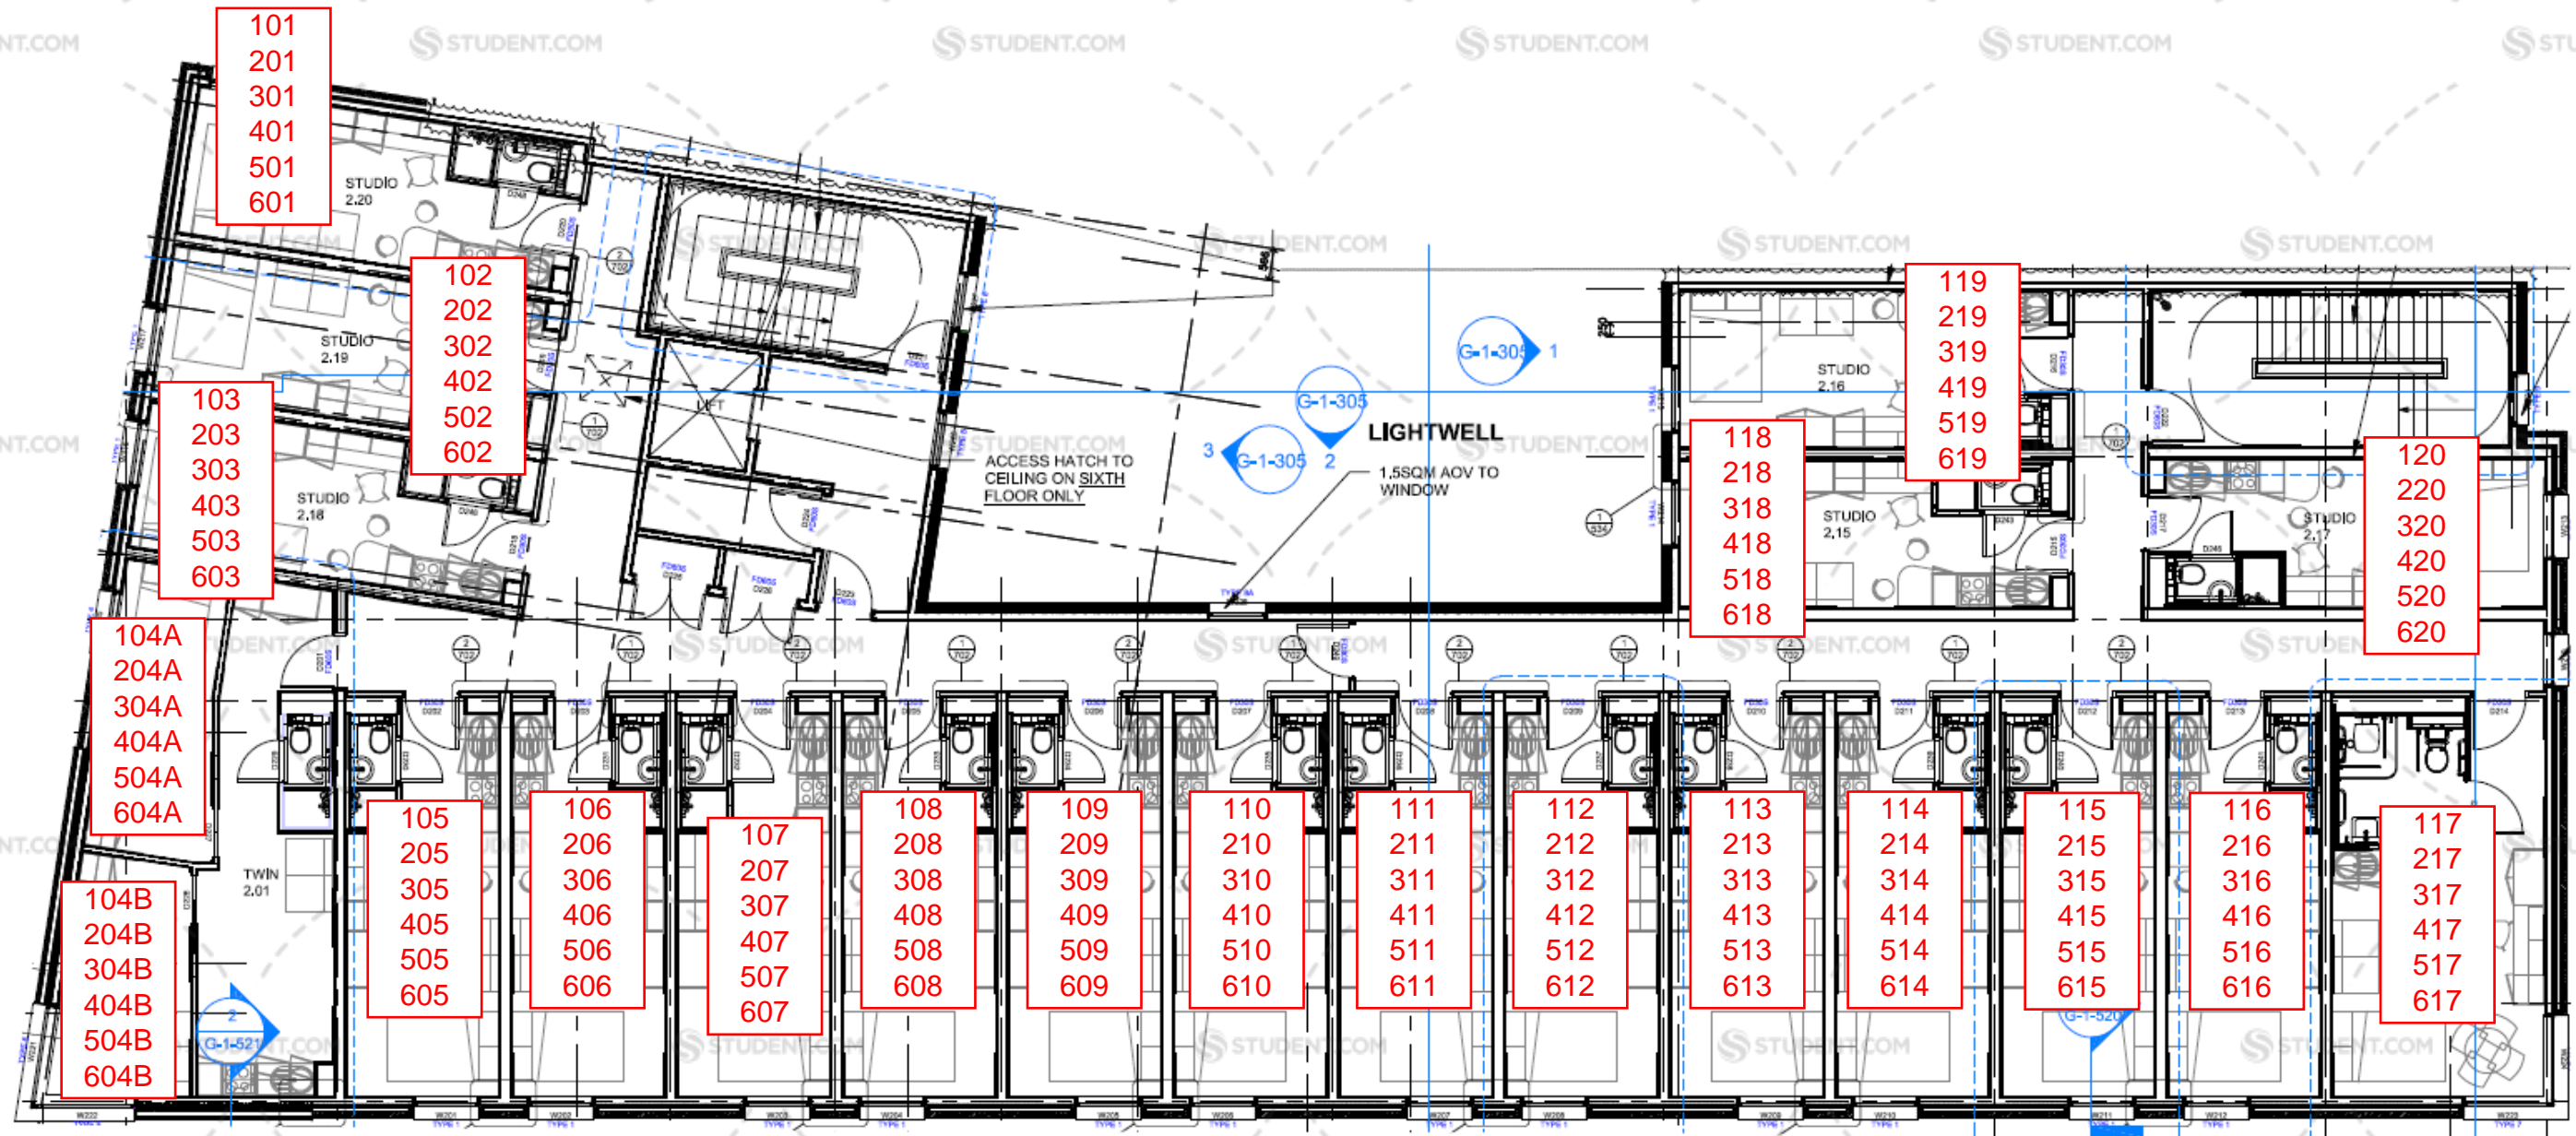

20 June 2016

Site Plan
Apartments 101 to 620 Portobello House
3 Portobello Street
Sheffield
PC TBC

First to Sixth Floors